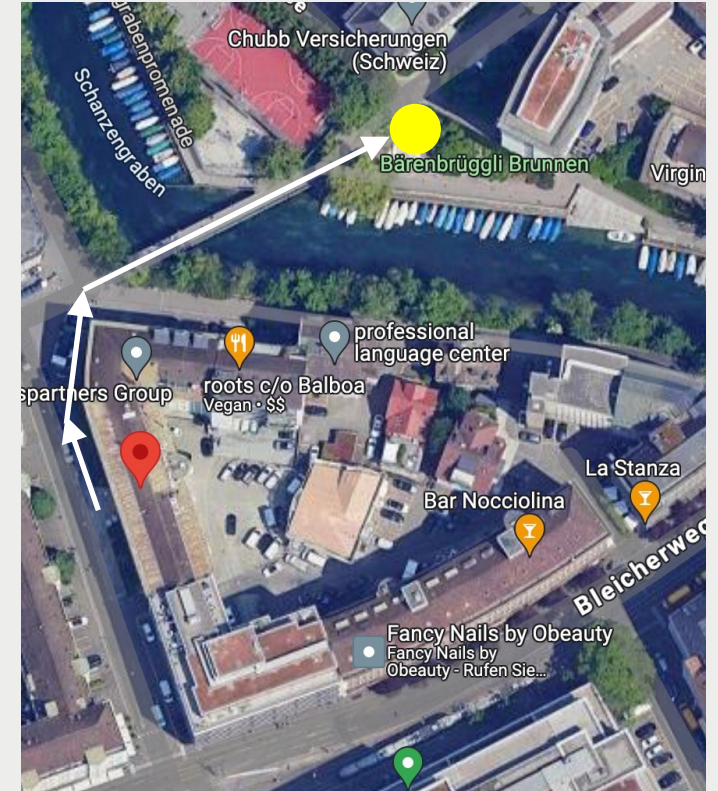

Assembly Point

Fire Department: 118
Police: 117
Ambulance: 144