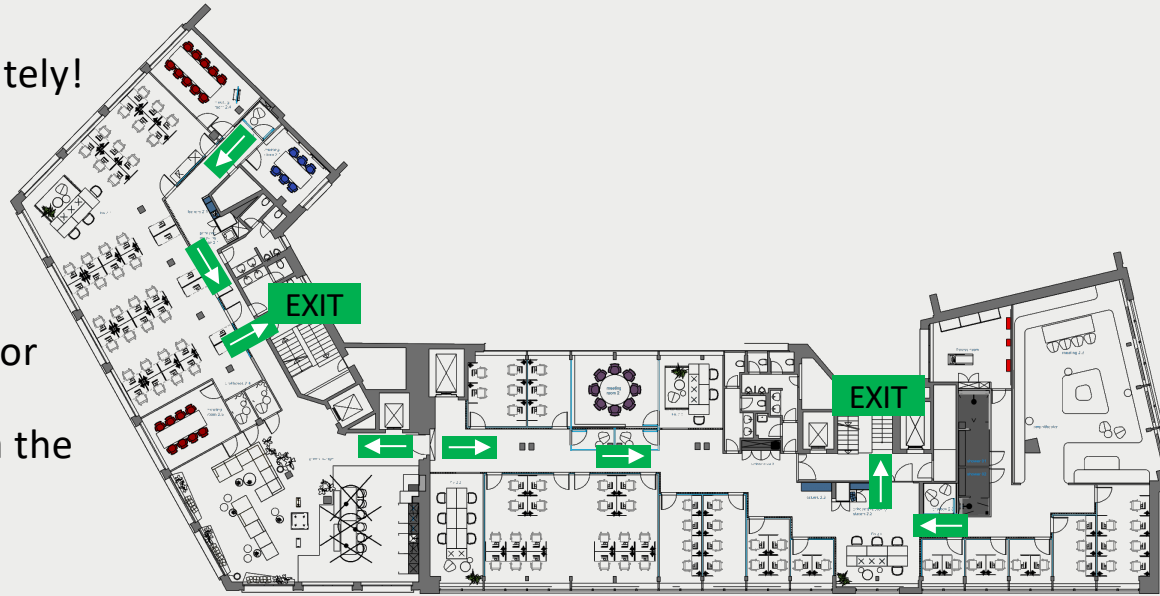

## Emergency Plan - What to do?

If smoke or fire is detected  
leave the building immediately!

Pay attention to following:

- Do not use the elevator
- Leave the building via the nearest escape route
- Do not re-enter the building
- Go directly to the assembly point
- Keep calm and do not panic