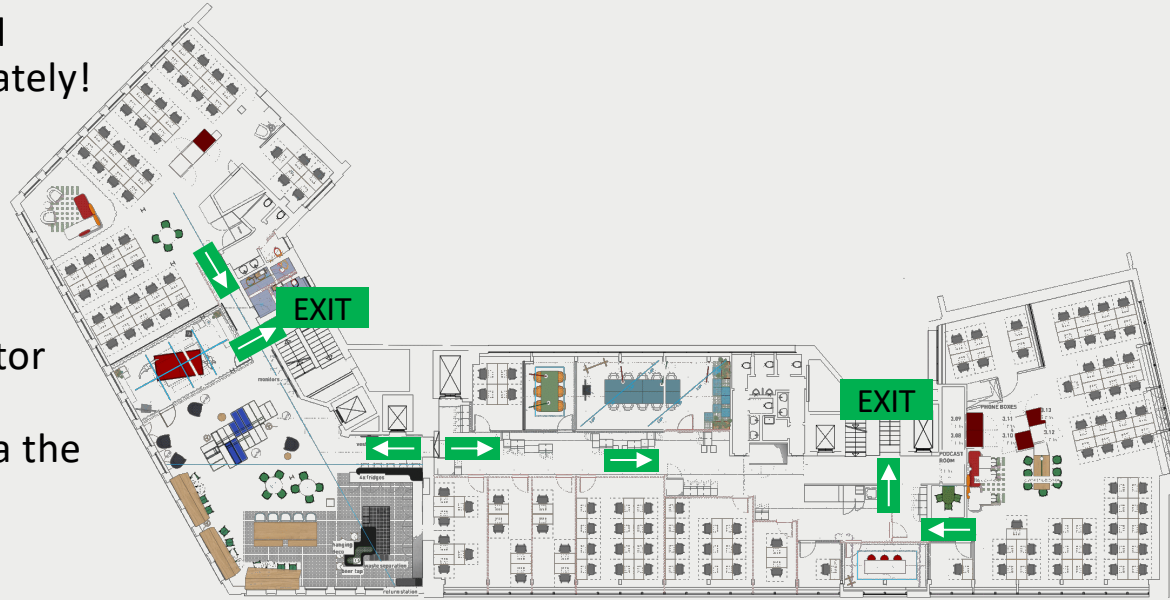

## Emergency Plan - What to do?

If smoke or fire is detected  
leave the building immediately!

Pay attention to following:

- Do not use the elevator
- Leave the building via the nearest escape route
- Do not re-enter the building
- Go directly to the assembly point
- Keep calm and do not panic