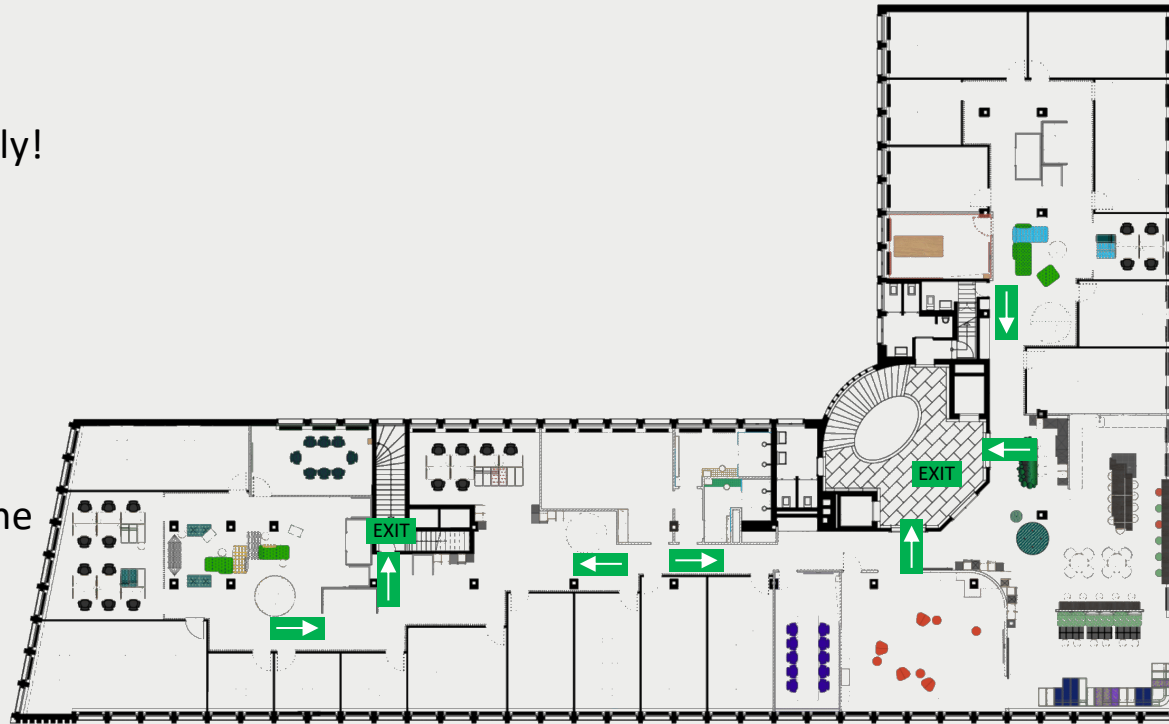

Emergency Plan - What to do?

If smoke or fire is detected
leave the building immediately!

Pay attention to following:

- Do not use the elevator
- Leave the building via the nearest escape route
- Do not re-enter the building
- Go directly to the assembly point
- Keep calm and do not panic