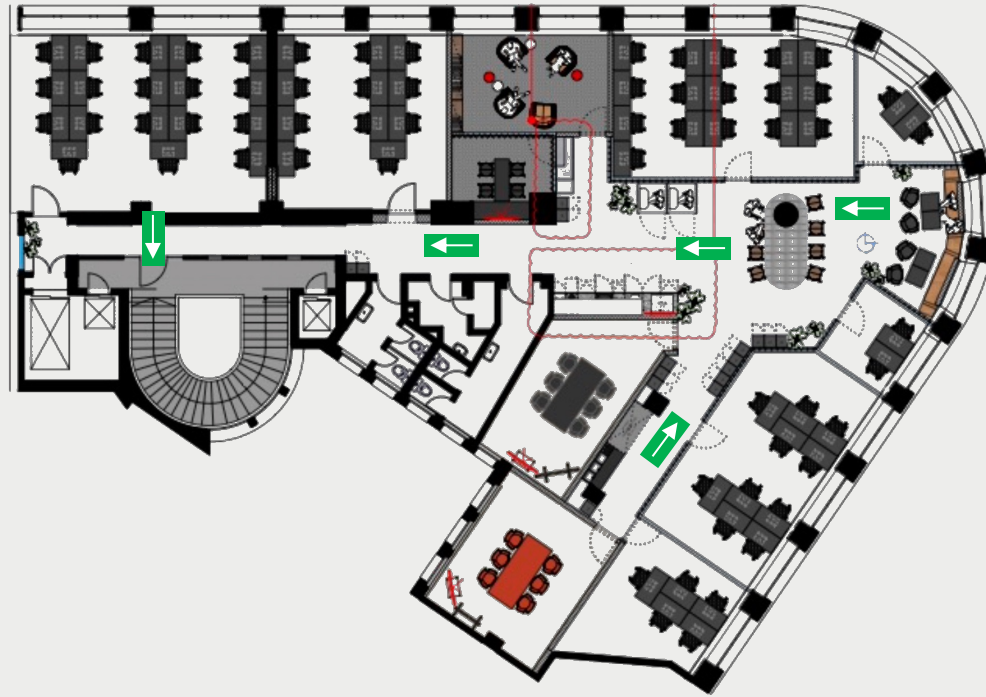

Emergency Plan - What to do?

If smoke or fire is detected
leave the building immediately!

Pay attention to following:

- Do not use the elevator
- Leave the building via the nearest escape route
- Do not re-enter the building
- Go directly to the assembly point
- Keep calm and do not panic