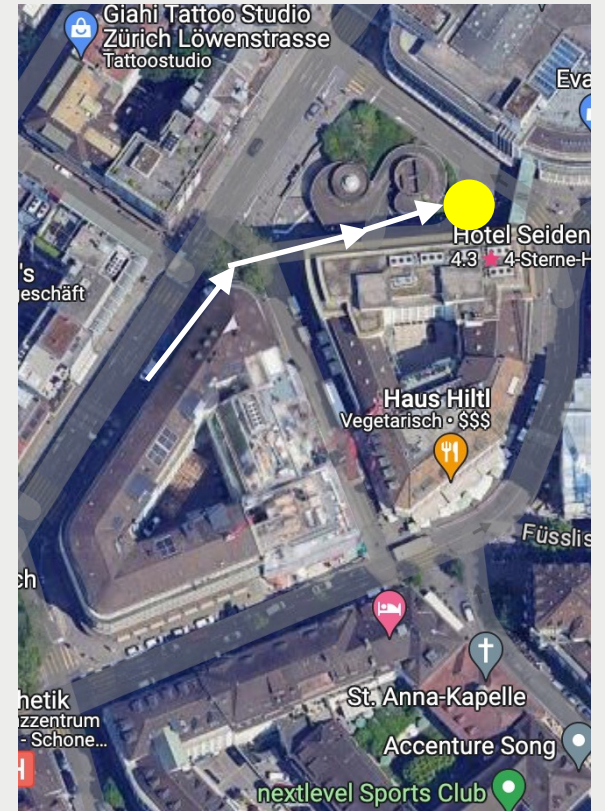

Emergency Plan - What to do?

If smoke or fire is detected
leave the building immediately!

Pay attention to following:

- Do not use the elevator
- Leave the building via the nearest escape route
- Do not re-enter the building
- Go directly to the assembly point
- Keep calm and do not panic