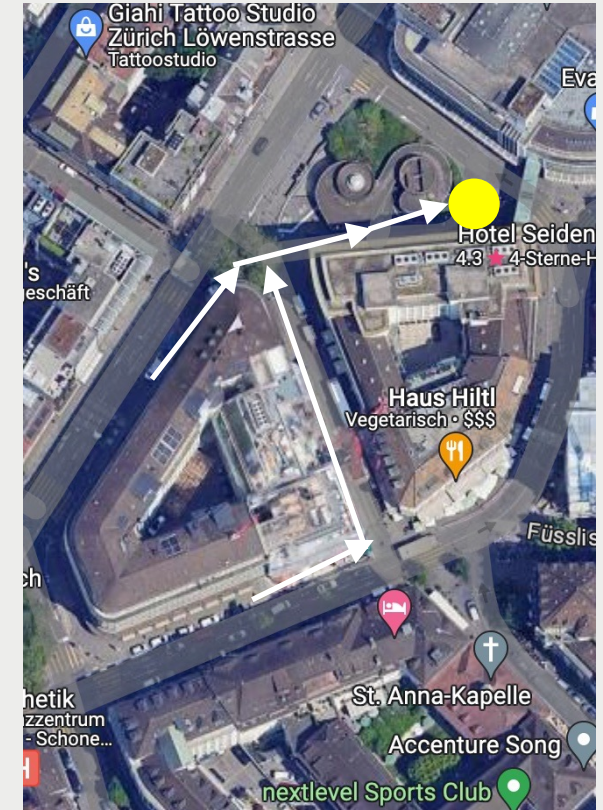

## Emergency Plan - What to do?

If smoke or fire is detected  
leave the building immediately!

Pay attention to following:

- Do not use the elevator
- Leave the building via the nearest escape route
- Do not re-enter the building
- Go directly to the assembly point
- Keep calm and do not panic